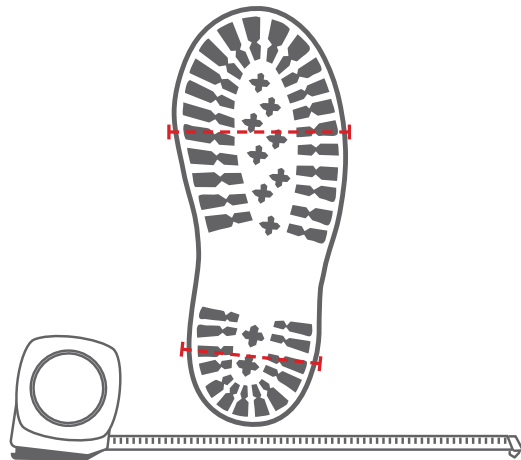

Size F

12 ⁵⁄₈"- 12 ¹⁵⁄₁₆"

Size G

12 ¹⁵⁄₁₆"-13 ⁵⁄₁₆"

Size H

13 ⁵⁄₁₆"-13 ¾"

Size I

13 ¾"-14 ³⁄₁₆"

*YULEYS letter sizing does not correspond to shoe size; above is only an estimate. YULEYS sizing is based on the sole of your footwear (measure heel to toe). If you change your footwear (shoes to a steel toe boot) it will require re-measuring and most likely a different color YULEYS.

YULEYS®
Clean Step System by HexArmor®

Call 1-877-366-5436 or visit www.yuleys.com

HexArmor®

How to Measure

Universal sizing guidelines make it easy to find the YULEYS® to fit your work boot or shoe. When trying to determine your YULEYS size, measure the sole of your footwear from heel to toe for length. Measure the widest part of the toe box, and the widest part of the heel for the width. When measured correctly, your YULEYS will fit snug.

Work Boot/Shoe Sole Length	Heel Width	Toe Width	YULEYS® Sizes
9 ⁷ / ₈ " (25.08cm) - 10 ¹ / ₄ " (26.04cm)	3 ¹ / ₂ " (8.89cm)	4 ¹ / ₄ " (10.82cm)	A
10 ¹ / ₄ " (26.04 cm) - 11 ¹¹ / ₁₆ " (27.15 cm)	3 ¹ / ₂ " (8.89cm)	4 ³ / ₈ " (11.11cm)	B
10 ⁵ / ₈ " (26.99 cm) - 11 ¹ / ₄ " (28.58 cm)	3 ¹ / ₂ " (8.89cm)	4 ¹ / ₂ " (11.43cm)	C
11 ³ / ₈ " (28.89 cm) - 12" (30.48 cm)	3 ⁷ / ₈ " (9.84cm)	4 ³ / ₄ " (12.07cm)	D
12" (30.48 cm) - 12 ¹ / ₂ " (31.75 cm)	4 ¹ / ₈ " (10.48cm)	4 ³ / ₄ " (12.07cm)	E
12 ¹ / ₄ " (31.12 cm) - 12 ⁷ / ₈ " (32.70 cm)	4 ¹ / ₈ " (10.48cm)	4 ⁷ / ₈ " (12.38cm)	F
12 ¹ / ₂ " (31.75 cm) - 13 ¹ / ₈ " (33.34 cm)	4 ¹ / ₄ " (10.82cm)	5" (12.7cm)	G
13 ¹ / ₈ " (33.34 cm) - 13 ³ / ₄ " (34.93 cm)	4 ¹ / ₄ " (10.82cm)	5" (12.7cm)	H
13 ³ / ₈ " (33.97 cm) - 14 ¹ / ₈ " (35.88 cm)	4 ¹ / ₄ " (10.82cm)	5" (12.7cm)	I